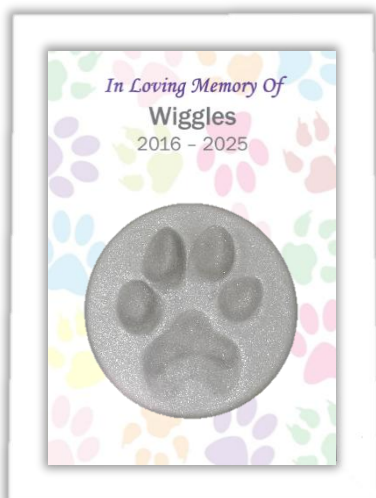

PBS

*See terms and conditions on pages 34 - 37

Rupert's

Pet Cremation & Transport

"We Treat Your Pet Like Our Own"

Memorial Products

Framed Paw Print Moulds:

- ♥ Handmade, personalised pet paw print mould
- ♥ Paw fur is shaved and hair around each pad is scissor cut. Nails are trimmed back to bed for clear print
- ♥ Paw pads are cleaned and loose fur is removed with a soft brush
- ♥ Paw print impression made in polymer clay in silver, pink or teal and cured to set
- ♥ Paw mould affixed to background design of rainbow sky, pink hearts, multi-colour paw prints or plain white
- ♥ Paw mould and backing comes mounted in a black or white frame