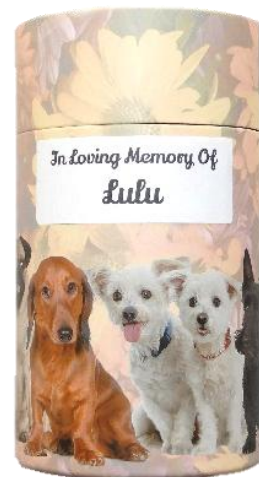

Rupert's

Pet Cremation & Transport

"We Treat Your Pet Like Our Own"

Scatter Box Urn Cremation Package Options

Scatter Box Tubes

- ♥ 4 x Designs available – flowers, ocean, dogs or cats
- ♥ Available in 2+ sizes depending on design
- ♥ Lightweight card construction, biodegradable
- ♥ Opening lid - can be permanently sealed
- ♥ White label - affixed to front
- ♥ For indoor display or outdoor burying

SBF

SBO

SBD

*See terms and conditions on pages 34 - 37