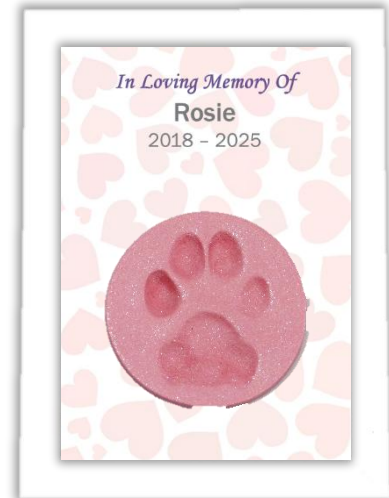

PBS

*See terms and conditions on pages 34 - 37

Rupert's

Pet Cremation & Transport

"We Treat Your Pet Like Our Own"

Memorial Products

Framed Paw Print Moulds:

- ♥ Handmade, personalised pet paw print mould
- ♥ Paw fur is shaved and hair around each pad is scissor cut. Nails are trimmed back to bed for clear print
- ♥ Paw pads are cleaned and loose fur is removed with a soft brush
- ♥ Paw print impression made in polymer clay in silver, pink or teal and cured to set
- ♥ Paw mould affixed to background design of rainbow sky, pink hearts, multi-colour paw prints or plain white
- ♥ Paw mould and backing comes mounted in a black or white frame